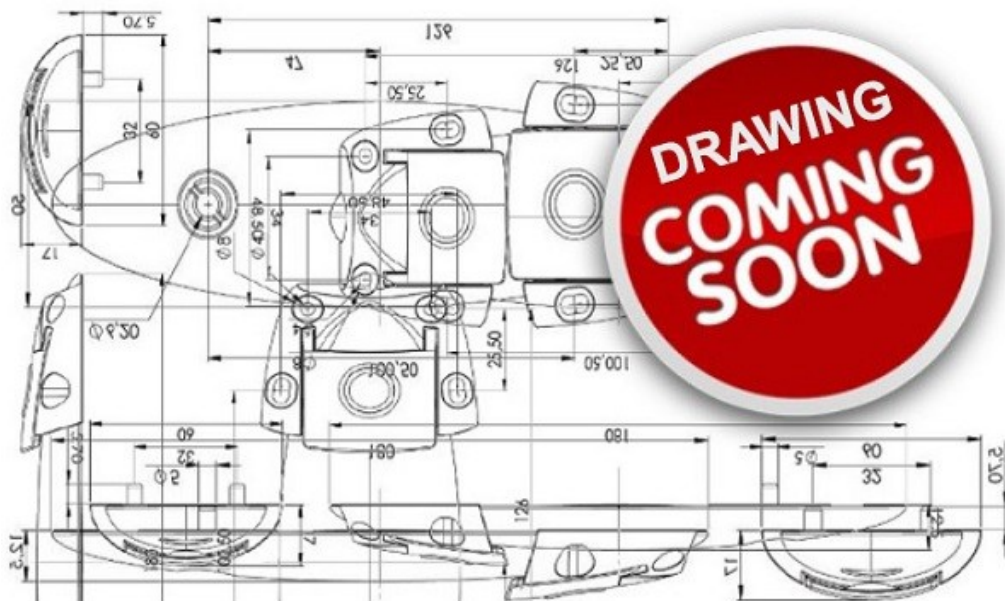

# PRODUCT SHEET

**Description:**

Door Damper "Smove", White, Screw-On, cc 32mm, W/Rosette

**Item number:**

15.04.500-0

| Units | Box | Carton | HS Code    | Barcode   |
|-------|-----|--------|------------|---|
| Pcs.  | 1   | 1000   | 3926300090 | <br>5704866053617 |